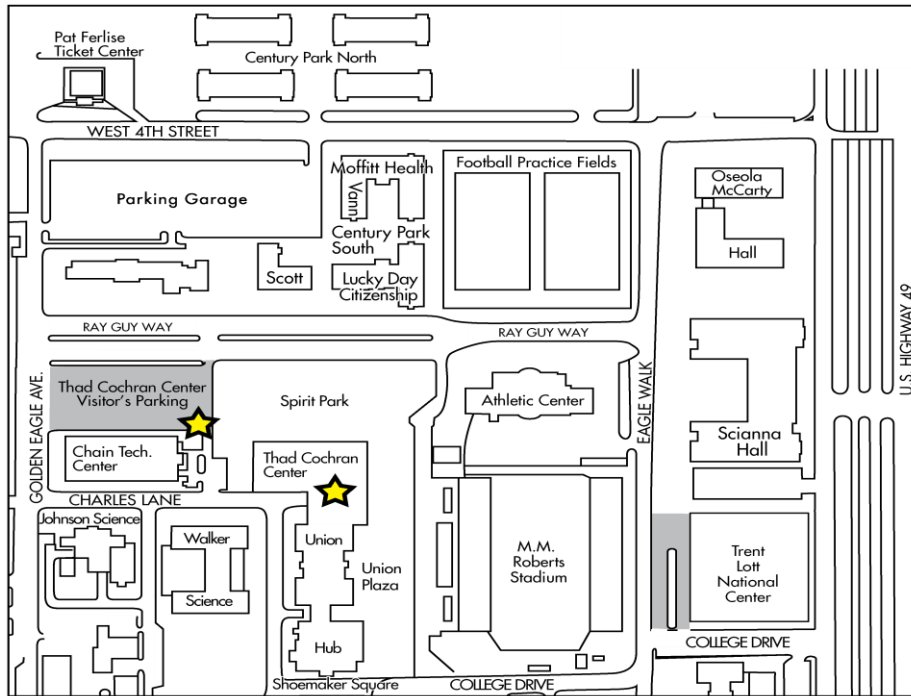

SOUTHERN MISS UNION COMPLEX

Southern Miss Event Services

Special Event Parking Pass

Cochran Center 121 Ray Guy Way

MARCH 23 & 24, 2017

ACDA/MMEA CONFERENCE

Driving Directions

Traveling from Jackson on Hwy 49 S

- Less than one mile after traveling under I59, look for a sign on the right showing exit to the Coliseum and 4th Street.
- On Hwy 49 take the West 4th St. exit (Follow signs to Coliseum). Turn left on service road.
- Take right onto West 4th St.
- On West 4th St. take left at first traffic light onto Golden Eagle Ave.

Traveling on Hwy 49 N

- At the Hwy 49/ Hardy St. Intersection turn left onto Hardy St.
- Take immediate RIGHT on to Service Dr. Follow Service Dr. to traffic light.
- Take left onto West 4th St.
- On West 4th St. take left at first red light onto Golden Eagle Ave.

***PARKING SPACES AVAILABLE IN THE VISITOR LOT, PAYNE CENTER OR PARKING GARAGE.**

Please enter through the Post Office.

Additional parking is available in the parking garage. Please avoid the reserved areas, service areas, no parking areas, fire lanes and handicap parking (unless properly displaying state-issued handicap placard or license plate).